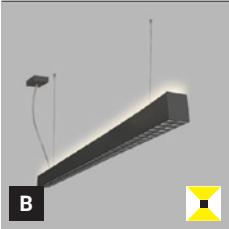

LINO LASER 120 P/N-Z, B

#	W	K	lm		CZK**
3312433	24-32⁺	3.000	2.700-3.600	-	7.369 Kč
3312433D	32	3.000	3.600	DALI	9.299 Kč
3312433P	32	3.000	3.600	PUSH	9.299 Kč
3312443	24-32⁺	4.000	2.900-3.850	-	7.369 Kč
3312443D	32	4.000	3.850	DALI	9.299 Kč
3312443P	32	4.000	3.850	PUSH	9.299 Kč