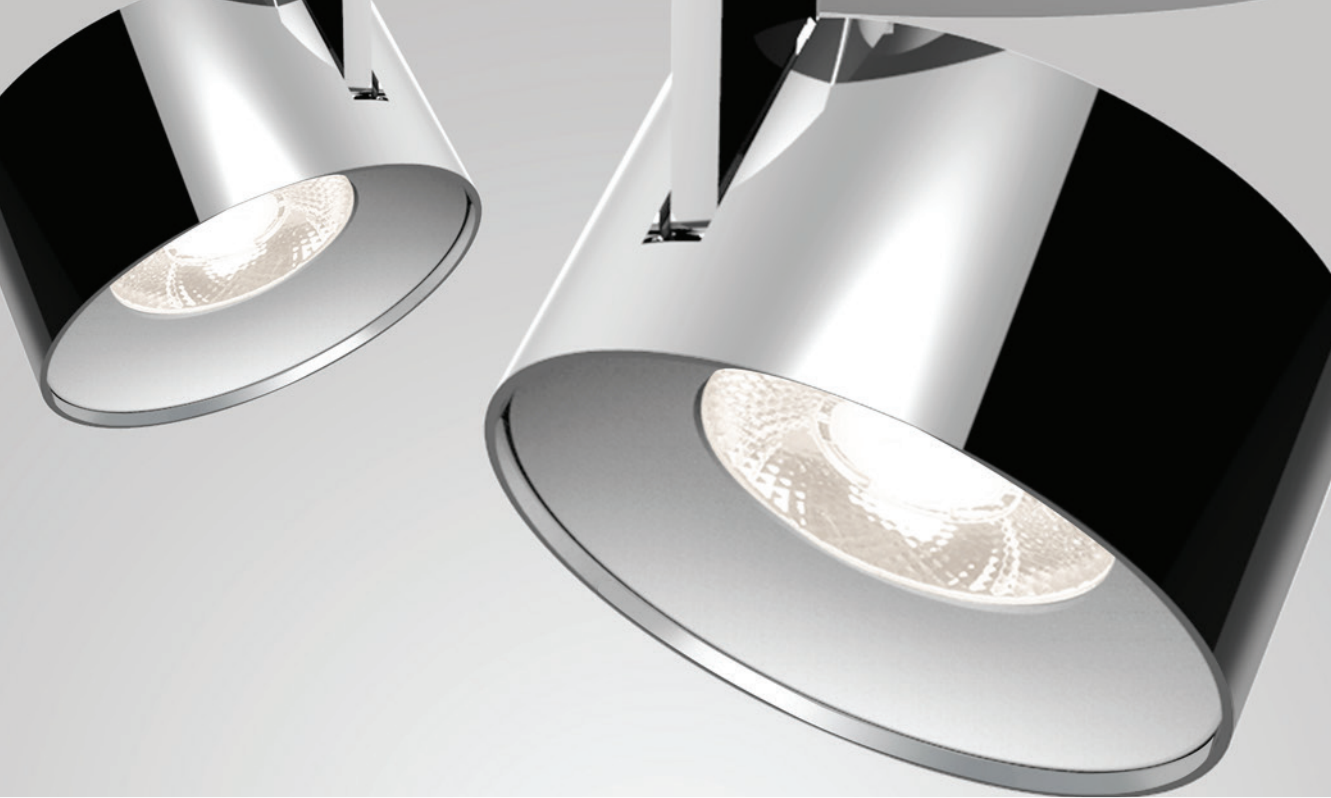

EN

Recessed adjustable, tiltable round light fitting for interior mounting, equipped with COB LED.

Housing made of aluminium.

Available in chrome, white or black color.

Application:

general or accent lighting, intended for residential or commercial areas (hallway, wardrobes, entrance areas, bar, libraries)

DE

Verstellbare, neigbare runde Einbaustrahler für die Innenmontage, ausgestattet mit COB LED.

Gehäuse aus Aluminium.

Erhältlich in chrom, weiß oder schwarz.

Anwendung:

Allgemein- oder Akzentbeleuchtung für Wohn- oder Geschäftsbereiche (Flur, Schränke, Eingangsbereiche, Bar, Bibliotheken)

CZ

Kruhové a otočné zapuštěné svítidlo určené pro montáž do interiéru. Světelný zdroj - COB LED.

Svítidlo je vyrobeno z hliníku.

K dispozici v chromové, bílé nebo černé barvě.

Použití:

všeobecné nebo bodové osvětlení určené pro obytné nebo komerční prostory (chodba, kuchyň, vstupní prostory, bar, knihovny)

SK

Kruhové a otočné zapustené svietidlo určené pre montáž do interiéru. Svetelný zdroj - LED COB.

Svietidlo je vyrobené z hliníka.

K dispozícii v chrómovej, bielej alebo čiernej farbe.

Použitie:

všeobecné alebo akcentačné osvetlenie určené pre obytné alebo komerčné priestory (chodba, kuchyňa, vstupné priestory, bary, knižnice)