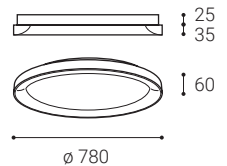

BELLA SLIM

BELLA SLIM 78, W # W K lm ↻ CZK**

1271751	60	2 CCT*	4.200	-	9.650 Kč
1271751D	60	2 CCT*	4.200	DALI/PUSH	11.755 Kč

W

BELLA SLIM 78, B # W K lm ↻ CZK**

1271753	60	2 CCT*	4.200	-	9.650 Kč
1271753D	60	2 CCT*	4.200	DALI/PUSH	11.755 Kč

B

BELLA SLIM 78, CF # W K lm ↻ CZK**

1271758	60	2 CCT*	4.200	-	9.650 Kč
1271758D	60	2 CCT*	4.200	DALI/PUSH	11.755 Kč

CF

*2 CCT SWITCH

Suspended p.221
Pendelleuchte s.221
Závěsné str.221
Závěsné str.221

** Price with VAT
Preis mit MwSt
Cena s DPH
Cena s DPH

For info see p.318
Für Info siehe S.318
Info na s.318
Info na s.318