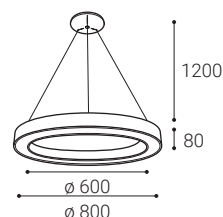

SATURN P-Z

SATURN 60 P-Z, W

#	W	K	lm		CZK**
3270731	50	3.000	2.330	-	6.667 Kč
3270751	50	2 CCT*	2.330	-	7.720 Kč
3270751D	50	2 CCT*	2.330	DALI/PUSH	10.667 Kč

SATURN 60 P-Z, B

#	W	K	lm		CZK**
3270733	50	3.000	2.330	-	7.544 Kč
3270753	50	2 CCT*	2.330	-	7.720 Kč
3270753D	50	2 CCT*	2.330	DALI/PUSH	10.667 Kč

SATURN 80 P-Z, W

#	W	K	lm		CZK**
3270831	80	3.000	4.200	-	9.895 Kč
3270841	80	4.000	4.400	-	9.895 Kč
3270831D	80	3.000	4.200	DALI/PUSH	13.825 Kč
3270841D	80	4.000	4.400	DALI/PUSH	13.825 Kč

SATURN 80 P-Z, B

#	W	K	lm		CZK**
3270833	80	3.000	4.200	-	11.650 Kč
3270843	80	4.000	4.400	-	11.650 Kč
3270833D	80	3.000	4.200	DALI/PUSH	15.580 Kč
3270843D	80	4.000	4.400	DALI/PUSH	15.580 Kč
3270853	80	2 CCT*	4.400	-	12.527 Kč
3270853D	80	2 CCT*	4.400	DALI/PUSH	16.457 Kč

*2 CCT SWITCH

For info see p.318
Für Info siehe S.318
Info na s.318

** Price with VAT
Preis mit MwSt
Cena s DPH
Cena s DPH

White
Weiß
Bílá
Biela

Black
Schwarz
Černá
Čierna