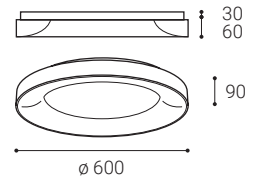

BELLA 60, W

#	W	K	lm		CZK**
1270231	50	3.000	3.450	-	5.685 Kč
1270251	50	2 CCT*	3.450	-	6.492 Kč
1270251D	50	2 CCT*	3.450	DALI/PUSH	6.447 Kč

< 20 m² area icon"/>