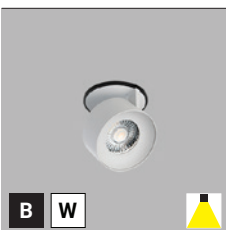

KLIP, BW

#	W	K	lm		CZK**
21507331	11	3.000	770	-	2.000 Kč
21507331D	11	3.000	770	DALI/PUSH	3.158 Kč

B W