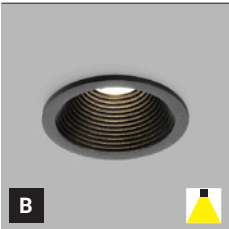

SPLASH, B

#	W	K	lm		CZK**
2111033	7	3.000	525	-	1.228 Kč
2111033D	7	3.000	525	DALI/PUSH	2.246 Kč

B

CASAMBI
option

For info see p.318
Für Info siehe S.318
Info na s.318
Info na s.318

** Price with VAT
Preis mit MwSt
Cena s DPH
Cena s DPH

W
White
Weiß
Bílá
Biela

B
Black
Schwarz
Černá
Čierna