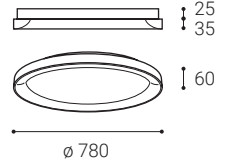

BELLA SLIM

BELLA SLIM 78, W # W K lm ↻ CZK**

1271751	60	2 CCT*	4.200	-	9.650 Kč
1271751D	60	2 CCT*	4.200	DALI/PUSH	11.755 Kč

W

BELLA SLIM 78, B # W K lm ↻ CZK**

1271753	60	2 CCT*	4.200	-	9.650 Kč
1271753D	60	2 CCT*	4.200	DALI/PUSH	11.755 Kč

B

BELLA SLIM 78, CF # W K lm ↻ CZK**

1271758	60	2 CCT*	4.200	-	9.650 Kč
1271758D	60	2 CCT*	4.200	DALI/PUSH	11.755 Kč

CF

*2 CCT SWITCH

Suspended p.221
Pendelleuchte s.221
Závěsné str.221
Závěsné str.221

** Price with VAT
Preis mit MwSt
Cena s DPH
Cena s DPH

For info see p.318
Für Info siehe S.318
Info na s.318
Info na s.318