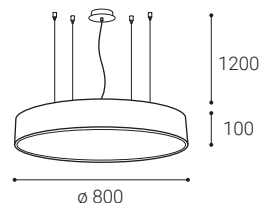

MONO P-Z

MONO 80 P-Z, W

#	W	K	lm		CZK**
3271431	100	3.000	6.400	-	9.544 Kč
3271441	100	4.000	6.600	-	9.544 Kč
3271431D	100	3.000	6.400	DALI/PUSH	13.720 Kč
3271441D	100	4.000	6.600	DALI/PUSH	13.720 Kč