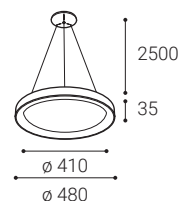

BELLA SLIM P-Z

BELLA SLIM P-Z 48, W # W K lm ↻ CZK**

3271851	38	2 CCT*	2.660	-	4.913 Kč
3271851D	38	2 CCT*	2.660	DALI/PUSH	6.878 Kč

BELLA SLIM P-Z 48, B # W K lm ↻ CZK**

3271853	38	2 CCT*	2.660	-	4.913 Kč
3271853D	38	2 CCT*	2.660	DALI/PUSH	6.878 Kč

BELLA SLIM P-Z 48, CF # W K lm ↻ CZK**

3271858	38	2 CCT*	2.660	-	4.913 Kč
3271858D	38	2 CCT*	2.660	DALI/PUSH	6.878 Kč

*2 CCT SWITCH