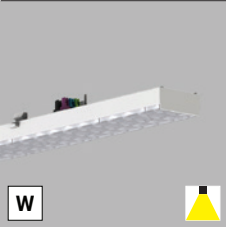

XENO

XENO LED MODULE 150

#		W	K	lm		CZK**
6350141D	90°	25-75*	4.000	12.000	DALI	3.825 Kč
6351341D	60°	25-75*	4.000	12.000	DALI	3.825 Kč
6351441D	120°	25-75*	4.000	12.000	DALI	3.825 Kč

W

< 50 m²

NEW

CRI 80+