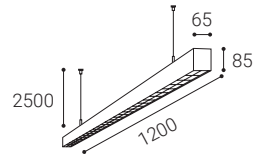

LINO LASER Z

LINO LASER 120 P-Z, B

#	W	K	lm		CZK**
3312333	24-32⁺	3.000	2.700-3.600	-	6.667 Kč
3312333D	32	3.000	3.600	DALI	8.597 Kč
3312333P	32	3.000	3.600	PUSH	8.597 Kč
3312343	24-32⁺	4.000	2.900-3.850	-	6.667 Kč
3312343D	32	4.000	3.850	DALI	8.597 Kč
3312343P	32	4.000	3.850	PUSH	8.597 Kč

LINO LASER 120 P/N-Z, B

#	W	K	lm		CZK**
3312433	24-32⁺	3.000	2.700-3.600	-	7.369 Kč
3312433D	32	3.000	3.600	DALI	9.299 Kč
3312433P	32	3.000	3.600	PUSH	9.299 Kč
3312443	24-32⁺	4.000	2.900-3.850	-	7.369 Kč
3312443D	32	4.000	3.850	DALI	9.299 Kč
3312443P	32	4.000	3.850	PUSH	9.299 Kč

*ADJUSTABLE POWER

For info see p.318
Für Info siehe S.318
Info na s.318
Info na s.318

** Price with VAT
Preis mit MwSt
Cena s DPH
Cena s DPH

B Black
Schwarz
Černá
Čierna