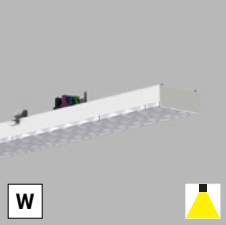

XENO LED MODULE 150 EM

#			W	K	lm		CZK**
6350241DEM60	60°	3h	25-75*	4.000	12.000	DALI	6.983 Kč
6350241DEM90	90°	3h	25-75*	4.000	12.000	DALI	6.983 Kč
6350241DEM120	120°	3h	25-75*	4.000	12.000	DALI	6.983 Kč

W

< 50 m²

NEW

CRI 80+