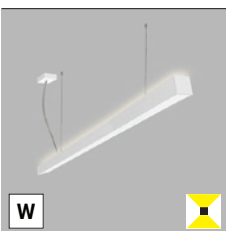

LINO 150 P/N-Z, W

#	W	K	lm		CZK**
3310651	31-39+	3 CCT*	3.570-4.490	-	7.544 Kč
3310651D	39	3 CCT*	4.490	DALI	9.299 Kč
3310651P	39	3 CCT*	4.490	PUSH	9.299 Kč