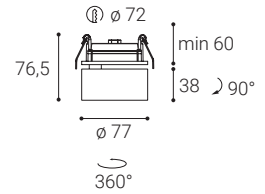

KLIP

KLIP, CB

#	W	K	lm		CZK**
21507353	11	3.000	770	-	2.211 Kč
21507353D	11	3.000	770	DALI/PUSH	3.369 Kč

KLIP, CC

#	W	K	lm		CZK**
21507355	11	3.000	770	-	2.351 Kč
21507355D	11	3.000	770	DALI/PUSH	3.509 Kč

KLIP, WC

#	W	K	lm		CZK**
21507315	11	3.000	770	-	2.140 Kč
21507315D	11	3.000	770	DALI/PUSH	3.298 Kč

KLIP, BC

#	W	K	lm		CZK**
21507335	11	3.000	770	-	2.140 Kč
21507335D	11	3.000	770	DALI/PUSH	3.298 Kč

Ceiling p.42
Decke s.42
Stropní str.42
Stropné str.42

** Price with VAT
Preis mit MwSt
Cena s DPH
Cena s DPH

For info see p.318
Für Info siehe S.318
Info na s.318
Info na s.318