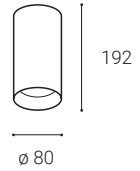

LUKY

LUKY, W

#	W	K	lm		CZK**
1251431	10-20+	3.000	960-1.900	-	2.456 Kč
1251431D	20	3.000	1.900	DALI/PUSH	4.351 Kč
1251441	10-20+	4.000	960-1.900	-	2.456 Kč
1251441D	20	4.000	1.900	DALI/PUSH	4.351 Kč

W

LUKY, B

#	W	K	lm		CZK**
1251433	10-20+	3.000	960-1.900	-	2.456 Kč
1251433D	20	3.000	1.900	DALI/PUSH	4.351 Kč
1251443	10-20+	4.000	960-1.900	-	2.456 Kč
1251443D	20	4.000	1.900	DALI/PUSH	4.351 Kč

B

OPTICS

#		CZK**
6251660	15°	105 Kč
6251670	36°	105 Kč

RING WHITE

#	Color	CZK**
6251801	□	175 Kč

RING BLACK

#	Color	CZK**
6251803	■	175 Kč

RING GOLD

#	Color	CZK**
6251807	■	175 Kč

*ADJUSTABLE POWER

Suspended p.207
Pendelleuchte s.207
Závěsné str.207
Závěsné str.207

** Price with VAT
Preis mit MwSt
Cena s DPH
Cena s DPH