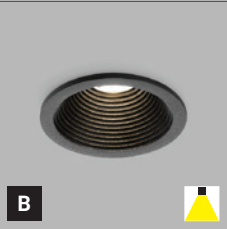

SPLASH, B

#	W	K	lm		CZK**
2111033	7	3.000	525	-	1.228 Kč
2111033D	7	3.000	525	DALI/PUSH	2.246 Kč

B

CASAMBI option

CASAMBI option

For info see p.318
Für Info siehe S.318
Info na s.318
Info na s.318

** Price with VAT
Preis mit MwSt
Cena s DPH
Cena s DPH

W
White
Weiß
Biłá
Biela

B
Black
Schwarz
Černá
Čierna