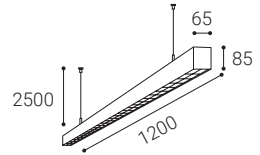

LINO LASER Z

LINO LASER 120 P-Z, B

#	W	K	lm		CZK**
3312333	24-32⁺	3.000	2.700-3.600	-	6.667 Kč
3312333D	32	3.000	3.600	DALI	8.597 Kč
3312333P	32	3.000	3.600	PUSH	8.597 Kč
3312343	24-32⁺	4.000	2.900-3.850	-	6.667 Kč
3312343D	32	4.000	3.850	DALI	8.597 Kč
3312343P	32	4.000	3.850	PUSH	8.597 Kč

LINO LASER 120 P/N-Z, B

#	W	K	lm		CZK**
3312433	24-32⁺	3.000	2.700-3.600	-	7.369 Kč
3312433D	32	3.000	3.600	DALI	9.299 Kč
3312433P	32	3.000	3.600	PUSH	9.299 Kč
3312443	24-32⁺	4.000	2.900-3.850	-	7.369 Kč
3312443D	32	4.000	3.850	DALI	9.299 Kč
3312443P	32	4.000	3.850	PUSH	9.299 Kč

*ADJUSTABLE POWER

For info see p.318
Für Info siehe S.318
Info na s.318
Info na s.318

** Price with VAT
Preis mit MwSt
Cena s DPH
Cena s DPH

B Black
Schwarz
Černá
Čierna