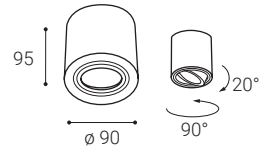

ROLL, W | BOX, W

ROLL, W

#	W	K	lm	↻	CZK**
1160231	6	3.000	530	-	1.930 Kč

W

BOX, W

#	W	K	lm	↻	CZK**
1160131	6	3.000	530	-	1.930 Kč

W

** Price with VAT
Preis mit MwSt
Cena s DPH
Cena s DPH

W

White
Weiß
Bílá
Biela