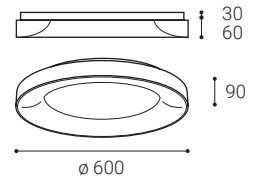

BELLA 60, B

#	W	K	lm		CZK**
1270253	50	2 CCT*	3.450	-	6.492 Kč
1270253D	50	2 CCT*	3.450	DALI/PUSH	6.447 Kč

< 20 m² area icon"/>