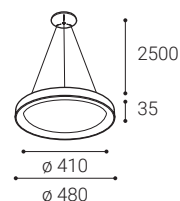

BELLA SLIM P-Z

BELLA SLIM P-Z 48, W # W K lm ↻ CZK**

3271851	38	2 CCT*	2.660	-	4.913 Kč
3271851D	38	2 CCT*	2.660	DALI/PUSH	6.878 Kč

BELLA SLIM P-Z 48, B # W K lm ↻ CZK**

3271853	38	2 CCT*	2.660	-	4.913 Kč
3271853D	38	2 CCT*	2.660	DALI/PUSH	6.878 Kč

BELLA SLIM P-Z 48, CF # W K lm ↻ CZK**

3271858	38	2 CCT*	2.660	-	4.913 Kč
3271858D	38	2 CCT*	2.660	DALI/PUSH	6.878 Kč

*2 CCT SWITCH