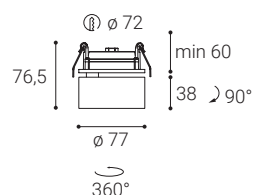

C Chrome
Chrom
Chróm

W White
Weiß
Bílá
Biele

B Black
Schwarz
Černá
Čierna