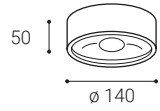

PUCK

PUCK	#	W	K	lm	↻	CZK**
	1110131	10	3.000	800	TRIAC	3.158 Kč

W

5 - 6 m²

** Price with VAT
Preis mit MwSt
Cena s DPH
Cena s DPH

W

White
Weiß
Bílá
Biela