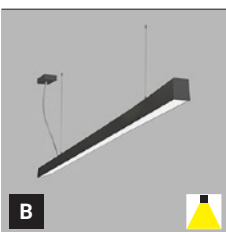

LINO 150 P-Z, B

#	W	K	lm		CZK**
3310553	31-39+	3 CCT*	3.570-4.490	-	6.667 Kč
3310553D	39	3 CCT*	4.490	DALI	8.422 Kč
3310553P	39	3 CCT*	4.490	PUSH	8.422 Kč