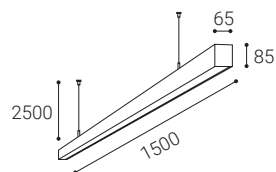

LINO 150 Z

LINO 150 P-Z, W

#	W	K	lm		CZK**
3310551	31-39+	3 CCT*	3.570-4.490	-	6.667 Kč
3310551D	39	3 CCT*	4.490	DALI	8.422 Kč
3310551P	39	3 CCT*	4.490	PUSH	8.422 Kč

LINO 150 P-Z, B

#	W	K	lm		CZK**
3310553	31-39+	3 CCT*	3.570-4.490	-	6.667 Kč
3310553D	39	3 CCT*	4.490	DALI	8.422 Kč
3310553P	39	3 CCT*	4.490	PUSH	8.422 Kč

LINO 150 P/N-Z, W

#	W	K	lm		CZK**
3310651	31-39+	3 CCT*	3.570-4.490	-	7.544 Kč
3310651D	39	3 CCT*	4.490	DALI	9.299 Kč
3310651P	39	3 CCT*	4.490	PUSH	9.299 Kč

LINO 150 P/N-Z, B

#	W	K	lm		CZK**
3310653	31-39+	3 CCT*	3.570-4.490	-	7.544 Kč
3310653D	39	3 CCT*	4.490	DALI	9.299 Kč
3310653P	39	3 CCT*	4.490	PUSH	9.299 Kč

*ADJUSTABLE POWER

*3 CCT SWITCH

** Price with VAT
Preis mit MwSt
Cena s DPH
Cena s DPH

W White
Weiß
Bílá
Biela

B Black
Schwarz
Černá
Čierna