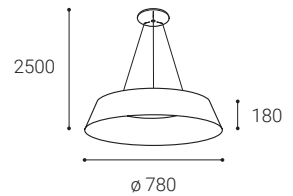

KATY 78 Z

KATY 78 Z, W

#	W	K	lm		CZK**
3272851	80	2 CCT*	4.400	-	9.825 Kč
3272851D	80	2 CCT*	4.400	DALI/PUSH	13.755 Kč

KATY 78 Z, B

#	W	K	lm		CZK**
3272853	80	2 CCT*	4.400	-	9.825 Kč
3272853D	80	2 CCT*	4.400	DALI/PUSH	13.755 Kč

KATY 78 Z, CF

#	W	K	lm		CZK**
3272858	80	2 CCT*	4.400	-	9.825 Kč
3272858D	80	2 CCT*	4.400	DALI/PUSH	13.755 Kč

*2 CCT SWITCH

For info see p.318
Für Info siehe S.318
Info na s.318
Info na s.318

** Price with VAT
Preis mit MwSt
Cena s DPH
Cena s DPH