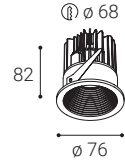

SPLASH

SPLASH, W

#	W	K	lm		CZK**
2111031	7	3.000	550	-	1.228 Kč
2111031D	7	3.000	550	DALI/PUSH	2.246 Kč

W

SPLASH, B

#	W	K	lm		CZK**
2111033	7	3.000	525	-	1.228 Kč
2111033D	7	3.000	525	DALI/PUSH	2.246 Kč

B

CASAMBI
option

For info see p.318
Für Info siehe S.318
Info na s.318
Info na s.318

** Price with VAT
Preis mit MwSt
Cena s DPH
Cena s DPH

W
White
Weiß
Bílá
Biela

B
Black
Schwarz
Černá
Čierna