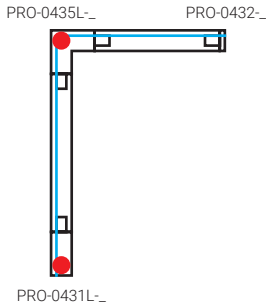

PRO TRACK

T-CONNECTOR

#

Color CZK**

- PRO-0436L1-W □ 772 Kč
- PRO-0436L1-B ■ 772 Kč
- PRO-0436R1-W □ 772 Kč
- PRO-0436R1-B ■ 772 Kč

X-CONNECTOR

#

Color

CZK**

- PRO-0437-W □ 983 Kč
- PRO-0437-B ■ 983 Kč

N —

Neutral conductor
Neutralleiter
Neutrální vodič
Neutrálny vodič

Possible power supply
Mögliche Stromversorgung
Možnosť napájet
Možnosť napájať

- W - White | Weiß | Bílá | Biela
- B - Black | Schwarz | Černá | Čierna