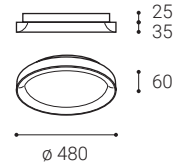

BELLA SLIM 48, B

#	W	K	lm		CZK**
1271653	38	2 CCT*	2.660	-	4.386 Kč
1271653D	38	2 CCT*	2.660	DALI/PUSH	6.351 Kč