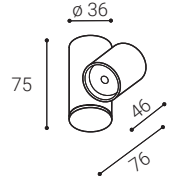

SPY

SPY, W # W K lm ↻ CZK**

 	1111231	4	3.000	250	-	2.281 Kč

SPY, B # W K lm ↻ CZK**

 	1111233	4	3.000	250	-	2.281 Kč