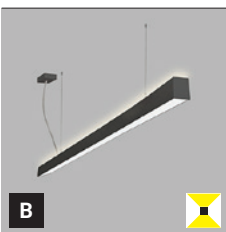

LINO 150 P/N-Z, B

#	W	K	lm		CZK**
3310653	31-39+	3 CCT*	3.570-4.490	-	7.544 Kč
3310653D	39	3 CCT*	4.490	DALI	9.299 Kč
3310653P	39	3 CCT*	4.490	PUSH	9.299 Kč