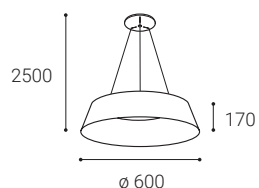

3272753	60	2 CCT*	3.400	-	7.895 Kč
3272753D	60	2 CCT*	3.400	DALI/PUSH	10.843 Kč