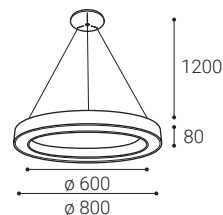

SATURN P-Z

SATURN 60 P-Z, W

#	W	K	lm		CZK**
3270731	50	3.000	2.330	-	6.667 Kč
3270751	50	2 CCT*	2.330	-	7.720 Kč
3270751D	50	2 CCT*	2.330	DALI/PUSH	10.667 Kč

SATURN 60 P-Z, B

#	W	K	lm		CZK**
3270733	50	3.000	2.330	-	7.544 Kč
3270753	50	2 CCT*	2.330	-	7.720 Kč
3270753D	50	2 CCT*	2.330	DALI/PUSH	10.667 Kč

SATURN 80 P-Z, W

#	W	K	lm		CZK**
3270831	80	3.000	4.200	-	9.895 Kč
3270841	80	4.000	4.400	-	9.895 Kč
3270831D	80	3.000	4.200	DALI/PUSH	13.825 Kč
3270841D	80	4.000	4.400	DALI/PUSH	13.825 Kč

SATURN 80 P-Z, B

#	W	K	lm		CZK**
3270833	80	3.000	4.200	-	11.650 Kč
3270843	80	4.000	4.400	-	11.650 Kč
3270833D	80	3.000	4.200	DALI/PUSH	15.580 Kč
3270843D	80	4.000	4.400	DALI/PUSH	15.580 Kč
3270853	80	2 CCT*	4.400	-	12.527 Kč
3270853D	80	2 CCT*	4.400	DALI/PUSH	16.457 Kč

*2 CCT SWITCH

For info see p.318
Für Info siehe S.318
Info na s.318

** Price with VAT
Preis mit MwSt
Cena s DPH
Cena s DPH

White
Weiß
Bílá
Biela

Black
Schwarz
Černá
Čierna