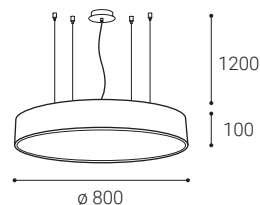

MONO 80 P-Z, B

#	W	K	lm		CZK**
3271433	100	3.000	6.400	-	10.106 Kč
3271453	100	2 CCT*	6.600	-	10.983 Kč
3271453D	100	2 CCT*	6.600	DALI/PUSH	15.194 Kč