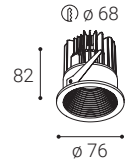

CASAMBI
option

For info see p.318
Für Info siehe S.318
Info na s.318
Info na s.318

** Price with VAT
Preis mit MwSt
Cena s DPH
Cena s DPH

W
White
Weiß
Bílá
Biela

B
Black
Schwarz
Černá
Čierna