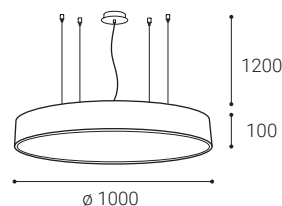

MONO 100 P-Z, W

#	W	K	lm		CZK**
3271531	153	3.000	9.900	-	19.475 Kč
3271541	153	4.000	10.400	-	19.475 Kč
3271531D	153	3.000	9.900	DALI/PUSH	25.721 Kč
3271541D	153	4.000	10.400	DALI/PUSH	25.721 Kč
3271551	153	2 CCT*	10.400	-	20.352 Kč
3271551D	153	2 CCT*	10.400	DALI/PUSH	26.668 Kč