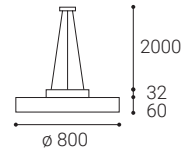

Ceiling p.85
Decke s.85
Stropní str.85
Stropné str.85