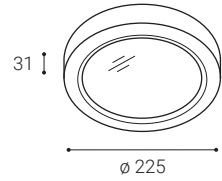

** Price with VAT
Preis mit MwSt
Cena s DPH
Cena s DPH

W

White
Weiß
Bílá
Biela