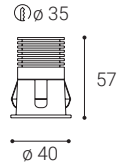

** Price with VAT
Preis mit MwSt
Cena s DPH
Cena s DPH

* Dimmable on request
Dimmbar auf Anfrage
Strmívatelné na poptávku
Strmievateľné na dopyt

W White
Weiß
Bílá
Biela

B Black
Schwarz
Černá
Čierna