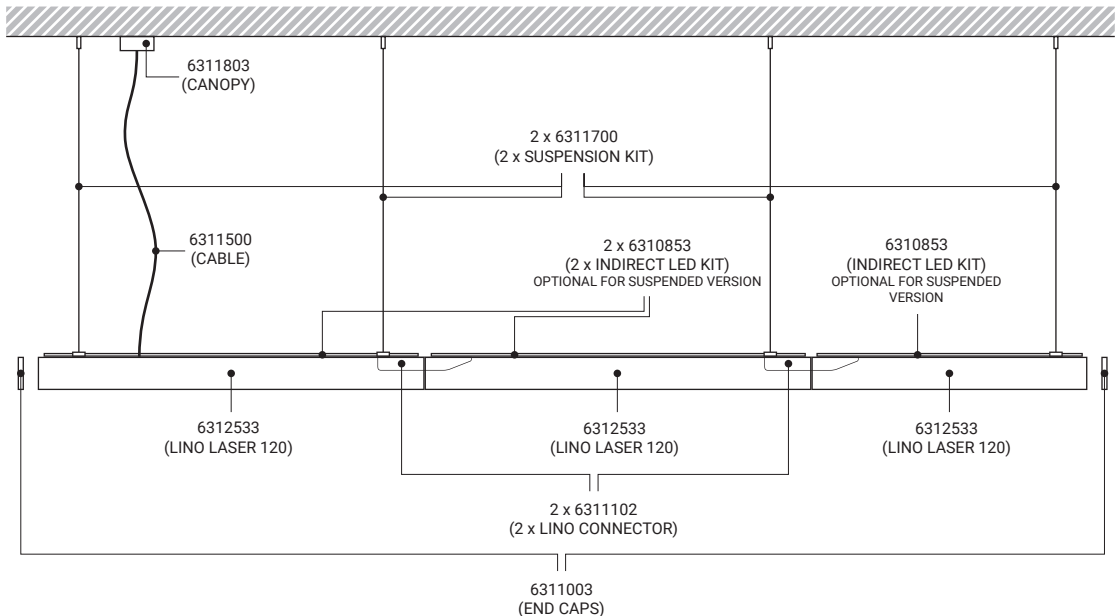

Suspended version | Hängende Version | Závěsná verze | Závěsná verzia

EN

System of linear, modular luminaires, connectable into endless lines. Available with 3 different optics and in a dimmable version. Couplings, hinges, power supply and other components are available. Made of metal. Available in white.