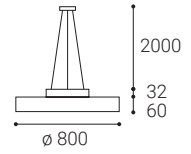

RINGO 80 Z

RINGO 80 P/N-Z, W # W K lm ↻ CZK**

3111431D 70+6 3.000 6.300 DALI/PUSH 26.212 Kč

W

< 35 m²

CASAMBI option

RINGO 80 P/N-Z, B # W K lm ↻ CZK**

3111433D 70+6 3.000 6.300 DALI/PUSH 26.212 Kč

B

< 35 m²

CASAMBI option

For info see p.318
Für Info siehe S.318
Info na s.318
Info na s.318

** Price with VAT
Preis mit MwSt
Cena s DPH
Cena s DPH

W

White
Weiß
Bílá
Biela

B

Black
Schwarz
Černá
Čierna