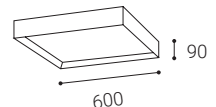

MILO 60, B

#	W	K	lm		CZK**
1272353	60	2 CCT*	4.000	-	6.667 Kč
1272353D	60	2 CCT*	4.000	DALI/PUSH	8.773 Kč

B

160°

< 20 m²

NEW

CRI 80+

tune white option

ZigBee option

CASAMBI option