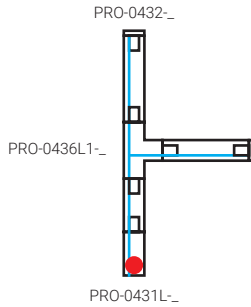

PRO TRACK

T-CONNECTOR

#

Color CZK**

- PRO-0436L1-W □ 772 Kč
- PRO-0436L1-B ■ 772 Kč
- PRO-0436R1-W □ 772 Kč
- PRO-0436R1-B ■ 772 Kč

X-CONNECTOR

#

Color

CZK**

- PRO-0437-W □ 983 Kč
- PRO-0437-B ■ 983 Kč

N —

Neutral conductor
Neutralleiter
Neutrální vodič
Neutrálny vodič

Possible power supply
Mögliche Stromversorgung
Možnosť napájet
Možnosť napájať

- W - White | Weiß | Bílá | Biela
- B - Black | Schwarz | Černá | Čierna