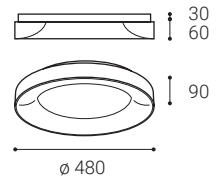

BELLA 48, B

#	W	K	lm		CZK**
1270153	40	2 CCT*	2.430	-	4.211 Kč
1270153D	40	2 CCT*	2.430	DALI/PUSH	6.632 Kč

< 15 m² area icon"/>