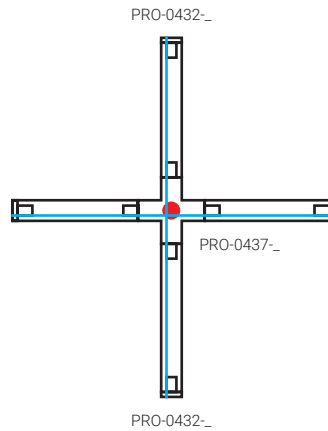

PRO TRACK

T-CONNECTOR

#

Color CZK**

- PRO-0436L1-W □ 772 Kč
- PRO-0436L1-B ■ 772 Kč
- PRO-0436R1-W □ 772 Kč
- PRO-0436R1-B ■ 772 Kč

X-CONNECTOR

#

Color

CZK**

- PRO-0437-W □ 983 Kč
- PRO-0437-B ■ 983 Kč

N —

Neutral conductor
Neutralleiter
Neutrální vodič
Neutrálny vodič

Possible power supply
Mögliche Stromversorgung
Možnosť napájet
Možnosť napájať

- W - White | Weiß | Bílá | Biela
- B - Black | Schwarz | Černá | Čierna