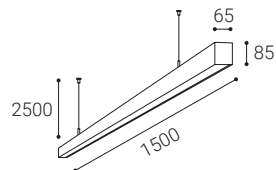

LINO 150 Z

LINO 150 P-Z, W

#	W	K	lm		CZK**
3310551	31-39+	3 CCT*	3.570-4.490	-	6.667 Kč
3310551D	39	3 CCT*	4.490	DALI	8.422 Kč
3310551P	39	3 CCT*	4.490	PUSH	8.422 Kč

LINO 150 P-Z, B

#	W	K	lm		CZK**
3310553	31-39+	3 CCT*	3.570-4.490	-	6.667 Kč
3310553D	39	3 CCT*	4.490	DALI	8.422 Kč
3310553P	39	3 CCT*	4.490	PUSH	8.422 Kč

LINO 150 P/N-Z, W

#	W	K	lm		CZK**
3310651	31-39+	3 CCT*	3.570-4.490	-	7.544 Kč
3310651D	39	3 CCT*	4.490	DALI	9.299 Kč
3310651P	39	3 CCT*	4.490	PUSH	9.299 Kč

LINO 150 P/N-Z, B

#	W	K	lm		CZK**
3310653	31-39+	3 CCT*	3.570-4.490	-	7.544 Kč
3310653D	39	3 CCT*	4.490	DALI	9.299 Kč
3310653P	39	3 CCT*	4.490	PUSH	9.299 Kč

*ADJUSTABLE POWER

*3 CCT SWITCH

** Price with VAT
Preis mit MwSt
Cena s DPH
Cena s DPH

W White
Weiß
Bílá
Biela

B Black
Schwarz
Černá
Čierna