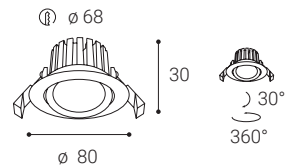

For info see p.318
Für Info siehe S.318
Info na s.318
Info na s.318

** Price with VAT
Preis mit MwSt
Cena s DPH
Cena s DPH