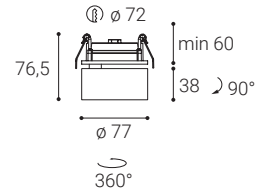

KLIP

KLIP, CB

#	W	K	lm		CZK**
21507353	11	3.000	770	-	2.211 Kč
21507353D	11	3.000	770	DALI/PUSH	3.369 Kč

KLIP, CC

#	W	K	lm		CZK**
21507355	11	3.000	770	-	2.351 Kč
21507355D	11	3.000	770	DALI/PUSH	3.509 Kč

KLIP, WC

#	W	K	lm		CZK**
21507315	11	3.000	770	-	2.140 Kč
21507315D	11	3.000	770	DALI/PUSH	3.298 Kč

KLIP, BC

#	W	K	lm		CZK**
21507335	11	3.000	770	-	2.140 Kč
21507335D	11	3.000	770	DALI/PUSH	3.298 Kč

Ceiling p.42
Decke s.42
Stropní str.42
Stropné str.42

** Price with VAT
Preis mit MwSt
Cena s DPH
Cena s DPH

For info see p.318
Für Info siehe S.318
Info na s.318
Info na s.318