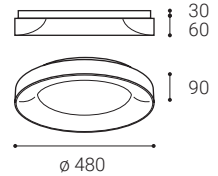

BELLA

BELLA 48, W

#	W	K	lm		CZK**
1270151	40	2 CCT*	2.430	-	4.211 Kč
1270151D	40	2 CCT*	2.430	DALI/PUSH	6.632 Kč

< 15 m² area icon"/>