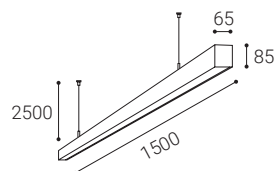

LINO 150 Z

LINO 150 P-Z, W

#	W	K	lm		CZK**
3310551	31-39+	3 CCT*	3.570-4.490	-	6.667 Kč
3310551D	39	3 CCT*	4.490	DALI	8.422 Kč
3310551P	39	3 CCT*	4.490	PUSH	8.422 Kč

LINO 150 P-Z, B

#	W	K	lm		CZK**
3310553	31-39+	3 CCT*	3.570-4.490	-	6.667 Kč
3310553D	39	3 CCT*	4.490	DALI	8.422 Kč
3310553P	39	3 CCT*	4.490	PUSH	8.422 Kč

LINO 150 P/N-Z, W

#	W	K	lm		CZK**
3310651	31-39+	3 CCT*	3.570-4.490	-	7.544 Kč
3310651D	39	3 CCT*	4.490	DALI	9.299 Kč
3310651P	39	3 CCT*	4.490	PUSH	9.299 Kč

LINO 150 P/N-Z, B

#	W	K	lm		CZK**
3310653	31-39+	3 CCT*	3.570-4.490	-	7.544 Kč
3310653D	39	3 CCT*	4.490	DALI	9.299 Kč
3310653P	39	3 CCT*	4.490	PUSH	9.299 Kč

*ADJUSTABLE POWER

*3 CCT SWITCH

** Price with VAT
Preis mit MwSt
Cena s DPH
Cena s DPH

W White
Weiß
Bílá
Biela

B Black
Schwarz
Černá
Čierna