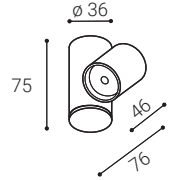

** Price with VAT
Preis mit MwSt
Cena s DPH
Cena s DPH

W White
Weiß
Bílá
Biała

B Black
Schwarz
Černá
Čierna