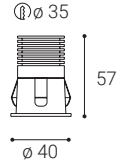

RAY XS

RAY XS, W # W K lm ↻ CZK**

	2250131	3	3.000	195	*	877 Kč

RAY XS, B # W K lm ↻ CZK**

	2250133	3	3.000	180	*	877 Kč