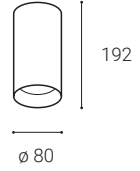

LUKY

LUKY, W

#	W	K	lm		CZK**
1251431	10-20+	3.000	960-1.900	-	2.456 Kč
1251431D	20	3.000	1.900	DALI/PUSH	4.351 Kč
1251441	10-20+	4.000	960-1.900	-	2.456 Kč
1251441D	20	4.000	1.900	DALI/PUSH	4.351 Kč

W

LUKY, B

#	W	K	lm		CZK**
1251433	10-20+	3.000	960-1.900	-	2.456 Kč
1251433D	20	3.000	1.900	DALI/PUSH	4.351 Kč
1251443	10-20+	4.000	960-1.900	-	2.456 Kč
1251443D	20	4.000	1.900	DALI/PUSH	4.351 Kč

B

OPTICS

#		CZK**
6251660	15°	105 Kč
6251670	36°	105 Kč

RING WHITE

#	Color	CZK**
6251801	□	175 Kč

RING BLACK

#	Color	CZK**
6251803	■	175 Kč

RING GOLD

#	Color	CZK**
6251807	■	175 Kč

*ADJUSTABLE POWER

Suspended p.207
Pendelleuchte s.207
Závěsné str.207
Závěsné str.207

** Price with VAT
Preis mit MwSt
Cena s DPH
Cena s DPH