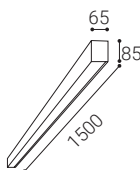

INDIRECT LED KIT # Type CZK**