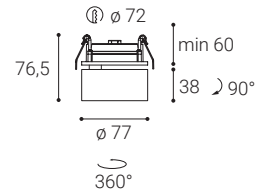

Ceiling p.42
Decke s.42
Stropní str.42
Stropné str.42

** Price with VAT
Preis mit MwSt
Cena s DPH
Cena s DPH

For info see p.318
Für Info siehe S.318
Info na s.318
Info na s.318