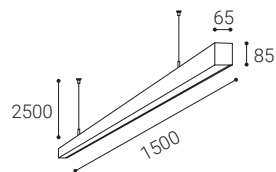

LINO 150 Z

LINO 150 P-Z, W

#	W	K	lm		CZK**
3310551	31-39+	3 CCT*	3.570-4.490	-	6.667 Kč
3310551D	39	3 CCT*	4.490	DALI	8.422 Kč
3310551P	39	3 CCT*	4.490	PUSH	8.422 Kč

LINO 150 P-Z, B

#	W	K	lm		CZK**
3310553	31-39+	3 CCT*	3.570-4.490	-	6.667 Kč
3310553D	39	3 CCT*	4.490	DALI	8.422 Kč
3310553P	39	3 CCT*	4.490	PUSH	8.422 Kč

LINO 150 P/N-Z, W

#	W	K	lm		CZK**
3310651	31-39+	3 CCT*	3.570-4.490	-	7.544 Kč
3310651D	39	3 CCT*	4.490	DALI	9.299 Kč
3310651P	39	3 CCT*	4.490	PUSH	9.299 Kč

LINO 150 P/N-Z, B

#	W	K	lm		CZK**
3310653	31-39+	3 CCT*	3.570-4.490	-	7.544 Kč
3310653D	39	3 CCT*	4.490	DALI	9.299 Kč
3310653P	39	3 CCT*	4.490	PUSH	9.299 Kč

*ADJUSTABLE POWER

*3 CCT SWITCH

** Price with VAT
Preis mit MwSt
Cena s DPH
Cena s DPH

W White
Weiß
Bílá
Biela

B Black
Schwarz
Černá
Čierna