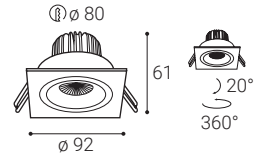

191N | 192N

191N, W

#	W	K	lm		CZK**
2160331	6	3.000	530	-	877 Kč
2160331D	6	3.000	530	DALI/PUSH	1.895 Kč

191N, ALU

#	W	K	lm		CZK**
2160336	6	3.000	530	-	877 Kč
2160336D	6	3.000	530	DALI/PUSH	1.895 Kč

192N, W

#	W	K	lm		CZK**
2160431	6	3.000	530	-	877 Kč
2160431D	6	3.000	530	DALI/PUSH	1.895 Kč

192N, ALU

#	W	K	lm		CZK**
2160436	6	3.000	530	-	877 Kč
2160436D	6	3.000	530	DALI/PUSH	1.895 Kč

For info see p.318
Für Info siehe S.318
Info na s.318
Info na s.318

** Price with VAT
Preis mit MwSt
Cena s DPH
Cena s DPH