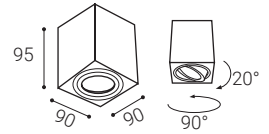

** Price with VAT
Preis mit MwSt
Cena s DPH
Cena s DPH

W

White
Weiß
Bílá
Biela