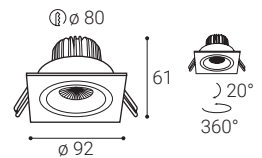

For info see p.318
Für Info siehe S.318
Info na s.318
Info na s.318

** Price with VAT
Preis mit MwSt
Cena s DPH
Cena s DPH

EN

Recessed spot lights for interior or exterior mounting with IP65, equipped with COB LED. The luminaire is available in two versions, fixed and tiltable.