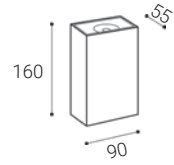

BLOCK

BLOCK, A

#	W	K	lm	↻	CZK**
5100434	6	3.000	400	-	1.930 Kč

** Price with VAT
Preis mit MwSt
Cena s DPH
Cena s DPH