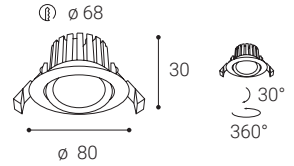

MAX 1 | MAX 2

MAX 1, W

#	W	K	lm		CZK**
2231531	8W	3.000	735	-	702 Kč
2231531D	8W	3.000	735	DALI/PUSH	1.719 Kč
2231541	8W	4.000	735	-	702 Kč
2231541D	8W	4.000	735	DALI/PUSH	1.719 Kč

W

MAX 1, B

#	W	K	lm		CZK**
2231533	8W	3.000	735	-	702 Kč
2231533D	8W	3.000	735	DALI/PUSH	1.719 Kč
2231543	8W	4.000	735	-	702 Kč
2231543D	8W	4.000	735	DALI/PUSH	1.719 Kč

B

MAX 2, W

#	W	K	lm		CZK**
2231631	8W	3.000	735	-	877 Kč
2231631D	8W	3.000	735	DALI/PUSH	1.895 Kč
2231641	8W	4.000	735	-	877 Kč
2231641D	8W	4.000	735	DALI/PUSH	1.895 Kč

W

MAX 2, B

#	W	K	lm		CZK**
2231633	8W	3.000	735	-	877 Kč
2231633D	8W	3.000	735	DALI/PUSH	1.895 Kč
2231643	8W	4.000	735	-	877 Kč
2231643D	8W	4.000	735	DALI/PUSH	1.895 Kč

B

For info see p.318
Für Info siehe S.318
Info na s.318
Info na s.318

** Price with VAT
Preis mit MwSt
Cena s DPH
Cena s DPH