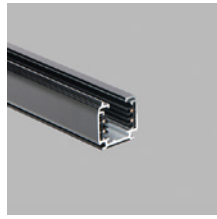

PRO TRACK, B 256