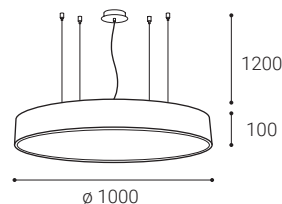

MONO 100 P-Z, B

#	W	K	lm		CZK**
3271533	153	3.000	9.900	-	20.071 Kč
3271553	153	2 CCT*	10.400	-	21.826 Kč
3271553D	153	2 CCT*	10.400	DALI/PUSH	28.072 Kč

*2 CCT SWITCH