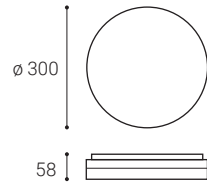

ROUND II 30 HF

ROUND II 30 HF   #   W   K   lm   ↻   CZK**

1231351

25

3 CCT*

2.500

-      3.158 Kč

W

< 15 m²

REMOTE CONTROL   #   CZK

6231400

526 Kč

** Price with VAT
Preis mit MwSt
Cena s DPH
Cena s DPH

White
Weiß
Bílá
Biela