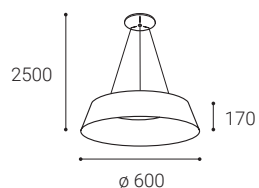

3272751	60	2 CCT*	3.400	-	7.895 Kč
3272751D	60	2 CCT*	3.400	DALI/PUSH	10.843 Kč